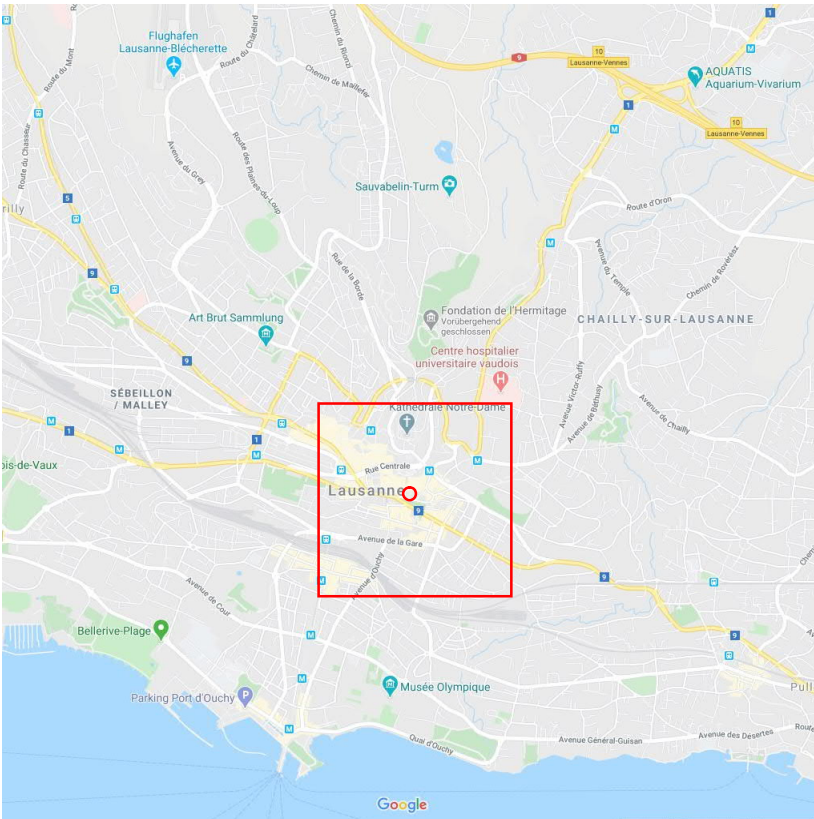

## Location Map Lausanne

Dreyfus Sons & Co Ltd, Banquiers  
Office Lausanne  
Rue du Lion-d'Or 1 | P.O. Box | 1002 Lausanne | Switzerland  
Phone +41 21 706 66 66  
contact@dreyfusbank.ch | www.dreyfusbank.ch