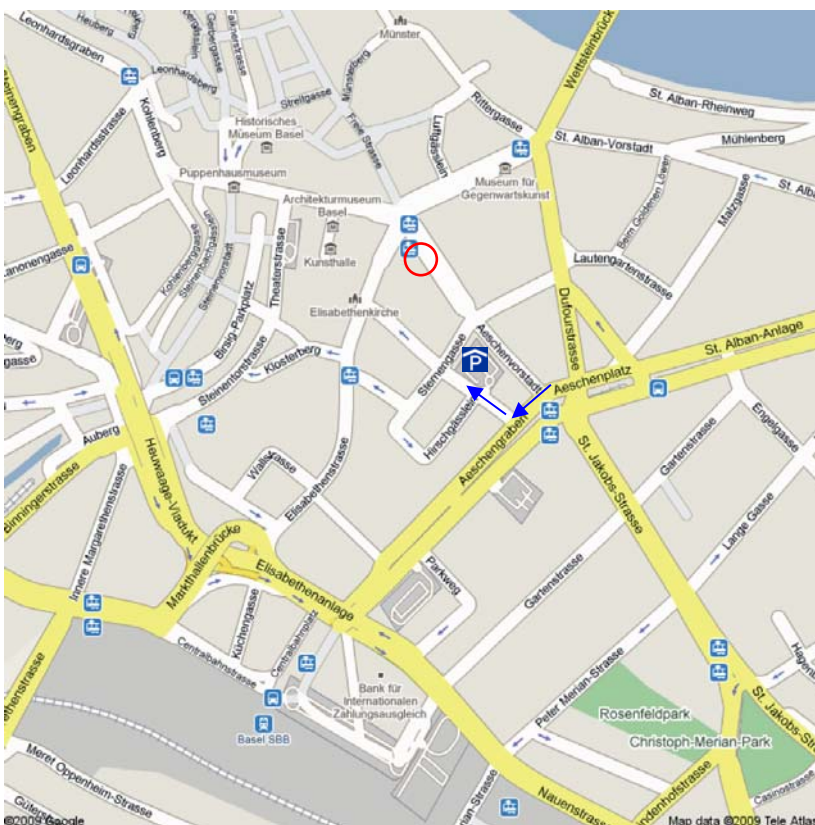

LOCATION MAP

Contact

Dreyfus Sons & Co Ltd, Banquiers
Aeschenvorstadt 16, P.O. Box
CH-4002 Basel
Phone +41 61 286 66 66
Fax +41 61 272 24 38

Opening hours

Mo – Th 07:45 – 12:15, 13:45 – 17:45
Friday 07:45 – 12:15, 13:45 – 17:15