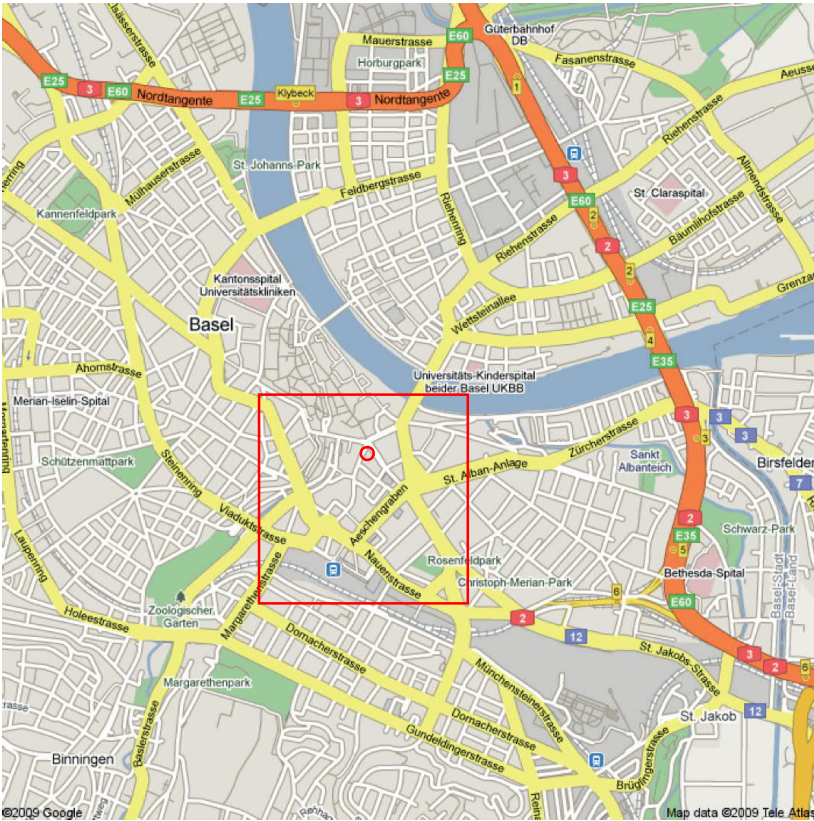

Location Map Basel

Opening hours

Mon –Thu 07:45 – 12:15, 13:45 – 17:45
Friday 07:45 – 12:15, 13:45 – 17:15

Dreyfus Sons & Co Ltd, Banquiers
Aeschenvorstadt 16 | P.O. Box | 4002 Basel | Switzerland
Phone +41 61 286 66 66
contact@dreyfusbank.ch | www.dreyfusbank.ch