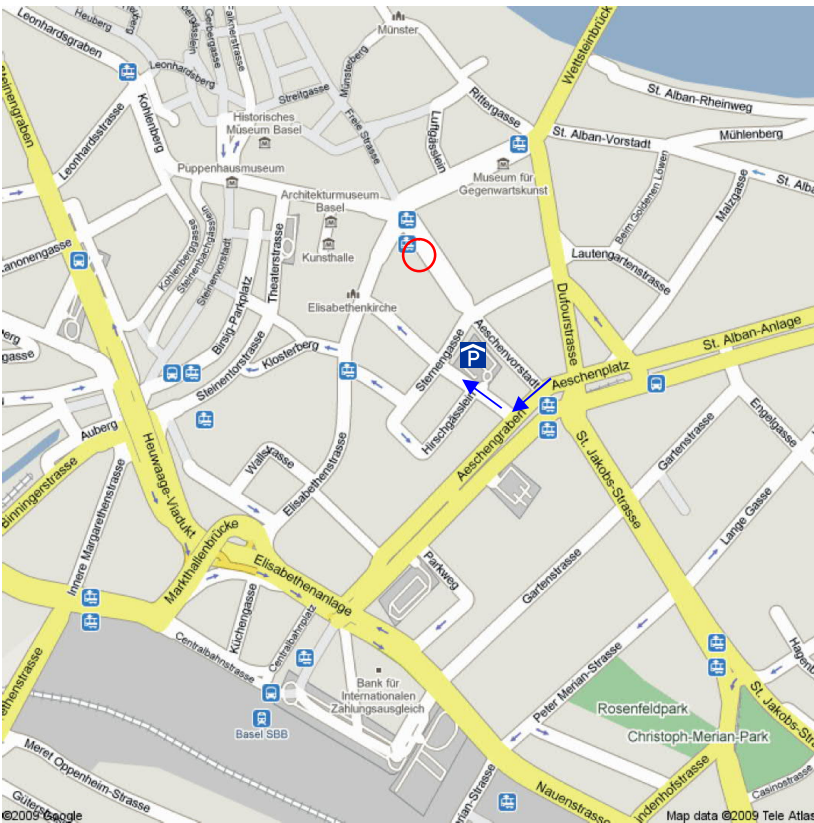

Location Map Basel

Opening hours

Mon –Thu 07:45 – 12:15, 13:45 – 17:45
Friday 07:45 – 12:15, 13:45 – 17:15

Dreyfus Sons & Co Ltd, Banquiers
Aeschenvorstadt 16 | P.O. Box | 4002 Basel | Switzerland
Phone +41 61 286 66 66
contact@dreyfusbank.ch | www.dreyfusbank.ch